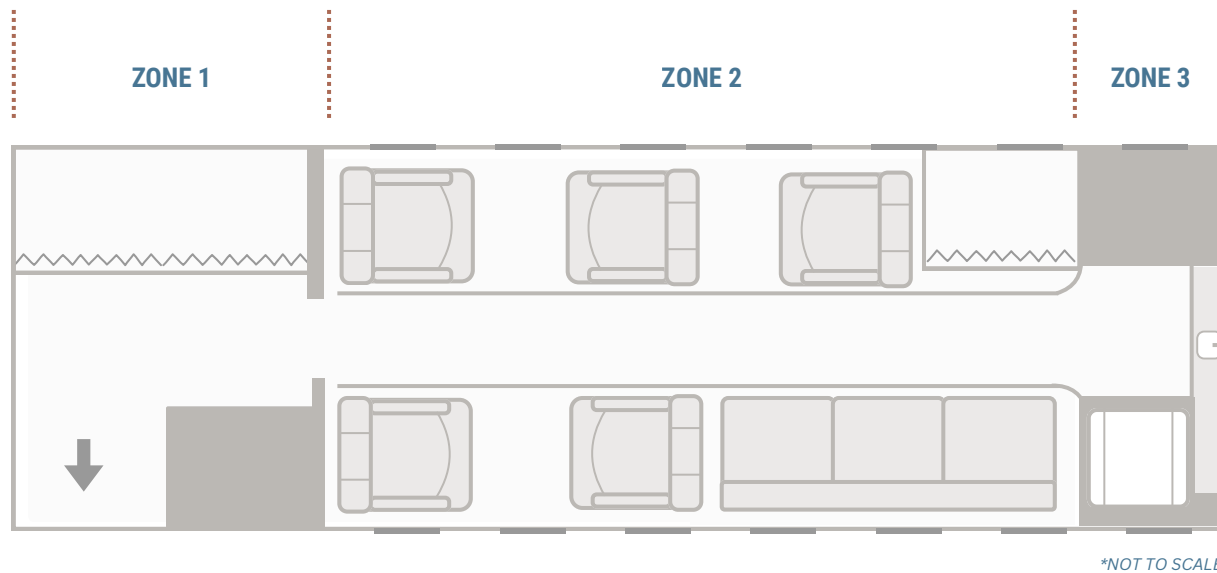

XM Radio - Two (2) Channels

XM Nexrad Radar

Dual Enhanced Transponders w/Flight ID

Dual Collins FMS-6000 Upgraded to Version 4.0

Shared Drive

Click [here](#) for additional photos and maintenance reports.

2007
HAWKER
900XP

SN HA-0013

Cabin Floorplan

Zone 1

Forward Refreshment Center..... Page 7
Baggage Compartment

Zone 2

(x4) Facing Club Seats Page 8
(x3) Divan, Left
(x1) Single Fwd Facing Seat, Right, Opposite Divan

Zone 3

Aft Lavatory..... Page 9